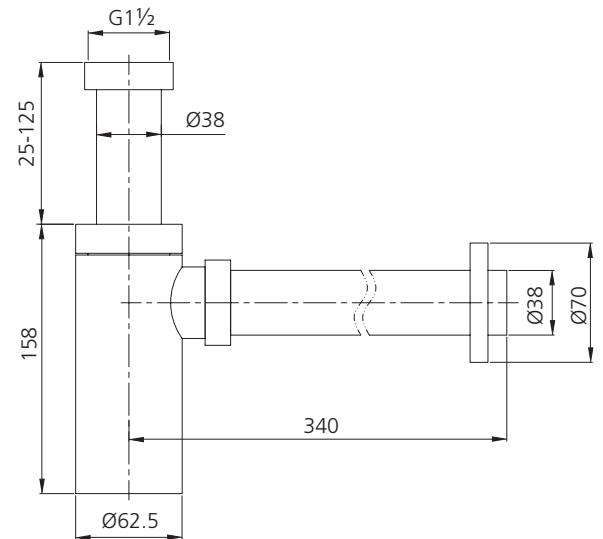

Wastes & Traps

ACC186-W-CR

Chrome Bottle Trap

All dimensions in mm

Specifications /

Materials	Solid brass body
Finish	Chrome (electroplated)
Parts list	Body, locking nut, outlet pipe, wall flange, gaskets
Warranty	1 year parts and labour (see Oliveri website for full details)
Maintenance and care instructions	All surfaces should be cleaned with mild liquid detergent or soap and water. Do not use cream cleaners or citrus based cleaning products, as they are abrasive. Use of unsuitable cleaning agents may damage the surface. Any damage caused in this way will not be covered by warranty.