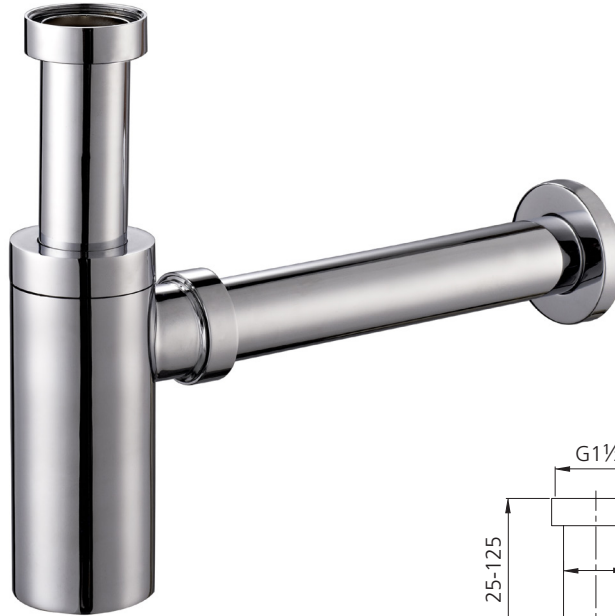

Wastes & Traps

ACC186-W-CR

Chrome Bottle Trap

All dimensions in mm

Specifications /

Materials	Solid brass body
Finish	Chrome (electroplated)
Parts list	Body, locking nut, outlet pipe, wall flange, gaskets
Warranty	1 year parts and labour (see Oliveri website for full details)
Maintenance and care instructions	All surfaces should be cleaned with mild liquid detergent or soap and water. Do not use cream cleaners or citrus based cleaning products, as they are abrasive. Use of unsuitable cleaning agents may damage the surface. Any damage caused in this way will not be covered by warranty.