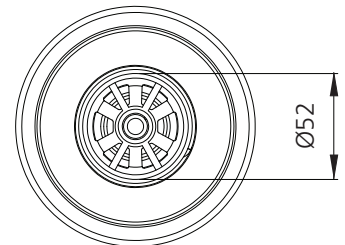

Sink Accessories

AC14-CU-EXT

Copper Basket Waste With Extended Screw Length

*Suitable for granite, composite and vitreous china sinks with a material thickness up to 45mm.

Specifications /

Outlet size	50 mm
WaterMark	WMKT21232
Material	304 Stainless steel / PVC
Finish	Copper (PVD)
Packed size	200 x 200 x 110 mm
Weight	0.5 kg
Warranty	1 year replacement parts only (refer to oliveri.com.au)
Maintenance and care instructions	All surfaces should be cleaned with mild liquid detergent or soap and water.