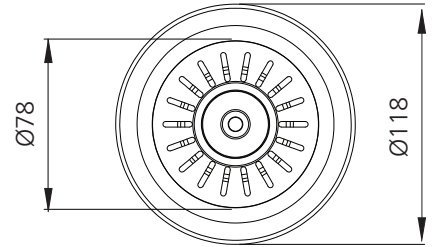

Sink Accessories

AC14-CU-EXT

Copper Basket Waste With Extended Screw Length

*Suitable for granite, composite and vitreous china sinks with a material thickness up to 45mm.

Specifications /

Outlet size	50 mm
WaterMark	WMKT21232
Material	304 Stainless steel / PVC
Finish	Copper (PVD)
Packed size	200 x 200 x 110 mm
Weight	0.5 kg
Warranty	1 year replacement parts only (refer to oliveri.com.au)
Maintenance and care instructions	All surfaces should be cleaned with mild liquid detergent or soap and water.