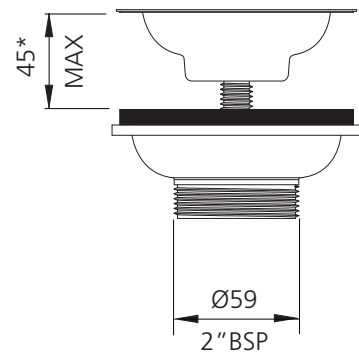

Sink Accessories

AC14-CU-EXT

Copper Basket Waste With Extended Screw Length

*Suitable for granite, composite and vitreous china sinks with a material thickness up to 45mm.

Specifications /

Outlet size	50 mm
WaterMark	WMKT21232
Material	304 Stainless steel / PVC
Finish	Copper (PVD)
Packed size	200 x 200 x 110 mm
Weight	0.5 kg
Warranty	1 year replacement parts only (refer to oliveri.com.au)
Maintenance and care instructions	All surfaces should be cleaned with mild liquid detergent or soap and water.