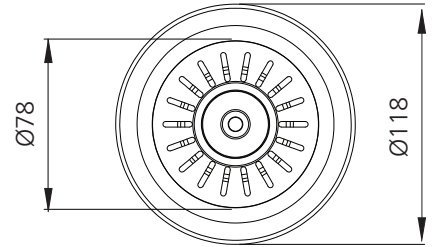

Sink Accessories

AC14-BK-EXT

Black Basket Waste With Extended Screw Length

All dimensions in mm

*Suitable for granite, composite and vitreous china sinks with a material thickness up to 45mm.

Specifications /

Outlet size	50 mm
WaterMark	WMKT21232
Material	304 Stainless steel / PVC
Finish	Black (PVD)
Packed size	200 x 200 x 110 mm
Weight	0.5 kg
Warranty	1 year replacement parts only (refer to oliveri.com.au)
Maintenance and care instructions	All surfaces should be cleaned with mild liquid detergent or soap and water.