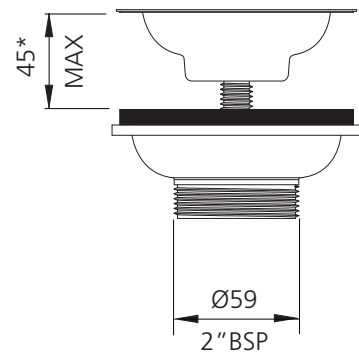

Sink Accessories

AC14-BK-EXT

Black Basket Waste With Extended Screw Length

All dimensions in mm

*Suitable for granite, composite and vitreous china sinks with a material thickness up to 45mm.

Specifications /

Outlet size	50 mm
WaterMark	WMKT21232
Material	304 Stainless steel / PVC
Finish	Black (PVD)
Packed size	200 x 200 x 110 mm
Weight	0.5 kg
Warranty	1 year replacement parts only (refer to oliveri.com.au)
Maintenance and care instructions	All surfaces should be cleaned with mild liquid detergent or soap and water.