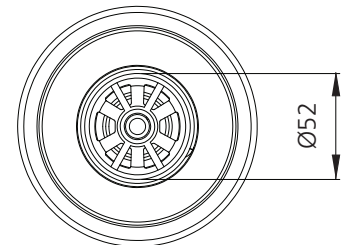

Sink Accessories

AC14-BK-EXT

Black Basket Waste With Extended Screw Length

All dimensions in mm

*Suitable for granite, composite and vitreous china sinks with a material thickness up to 45mm.

Specifications /

Outlet size	50 mm
WaterMark	WMKT21232
Material	304 Stainless steel / PVC
Finish	Black (PVD)
Packed size	200 x 200 x 110 mm
Weight	0.5 kg
Warranty	1 year replacement parts only (refer to oliveri.com.au)
Maintenance and care instructions	All surfaces should be cleaned with mild liquid detergent or soap and water.